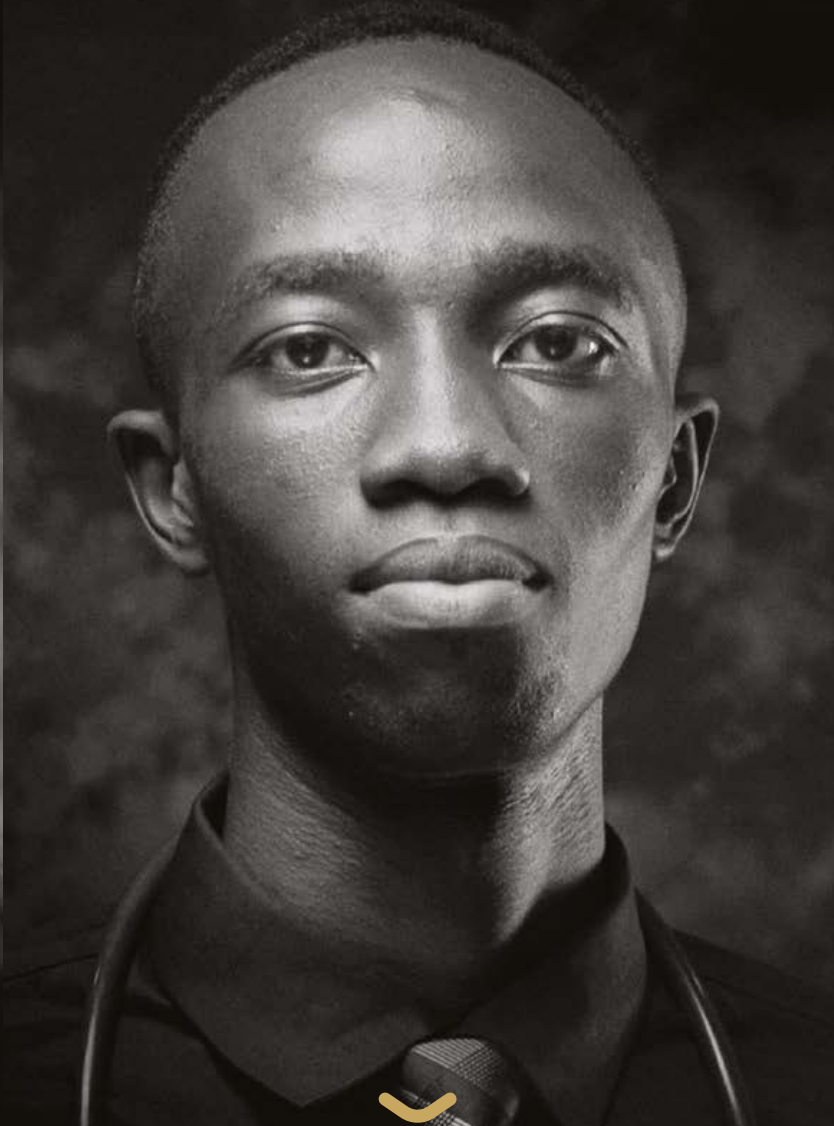

A black and white portrait of a man with glasses and a goatee, looking directly at the camera. He is wearing a striped shirt, a dark tie, and a stethoscope around his neck. A yellow checkmark is positioned above a QR code on his chest.

DENNIS

The logo is a shield-shaped emblem with a stylized 'N' in the center. The letters 'NINE' are on the left and 'TEEN' are on the right of the 'N'. The name 'DELA MENS AH' is written in a curved banner at the bottom.

IRENE

NINE TEEN
ACHEAMPONG

ISSAHAKU

NINE TEEN
OSMANU

A black and white portrait of a man with short hair and glasses, wearing a white lab coat over a white shirt and a striped tie. A stethoscope is draped around his neck. A small yellow curved line is positioned above a QR code on his chest.

KOSISOCHUKU

ANYABOLU

A black and white portrait of a man with short hair, smiling, wearing a white lab coat over a white shirt and a dark tie. A stethoscope is draped around his neck. A small yellow curved line is positioned above a QR code on his chest.