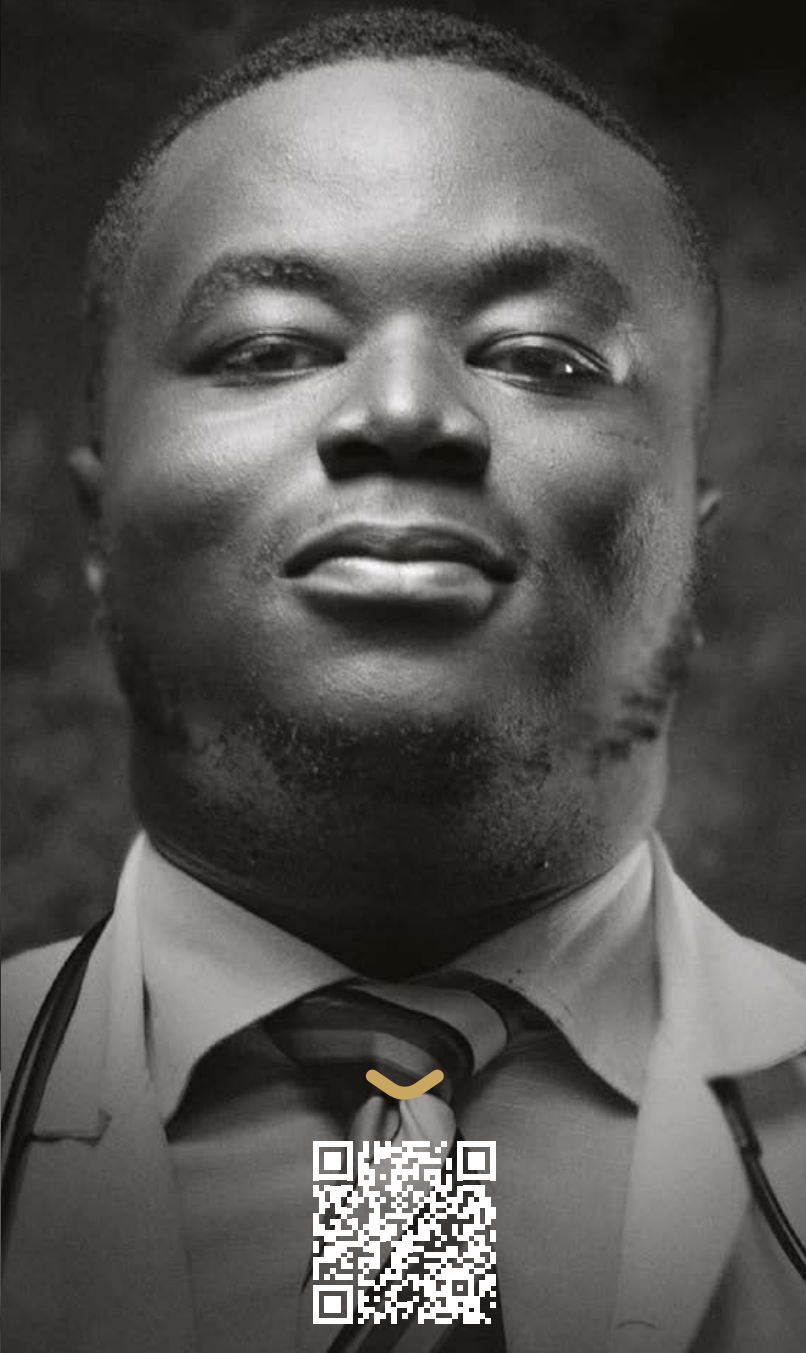

EMMANUEL

The logo is a shield-shaped emblem with a stylized 'N' in the center. The letters 'NINE' are on the left and 'TEEN' are on the right of the 'N'. The name 'DELA SE AGBETI' is written in a curved banner at the bottom.

DENNIS

The logo is a shield-shaped emblem with a stylized 'N' in the center. The letters 'NINE' are on the left and 'TEEN' are on the right of the 'N'. The name 'DELA MENS AH' is written in a curved banner at the bottom.

IRENE

NINE TEEN
ACHEAMPONG

ISSAHAKU

NINE TEEN
OSMANU

A black and white portrait of a man with short hair and glasses, wearing a white lab coat over a white shirt and a striped tie. A stethoscope is draped around his neck. A small yellow curved line is positioned above a QR code on his chest.

KOSISOCHUKU

ANYABOLU

A black and white portrait of a man with short hair, smiling, wearing a white lab coat over a white shirt and a dark tie. A stethoscope is draped around his neck. A small yellow curved line is positioned above a QR code on his chest.